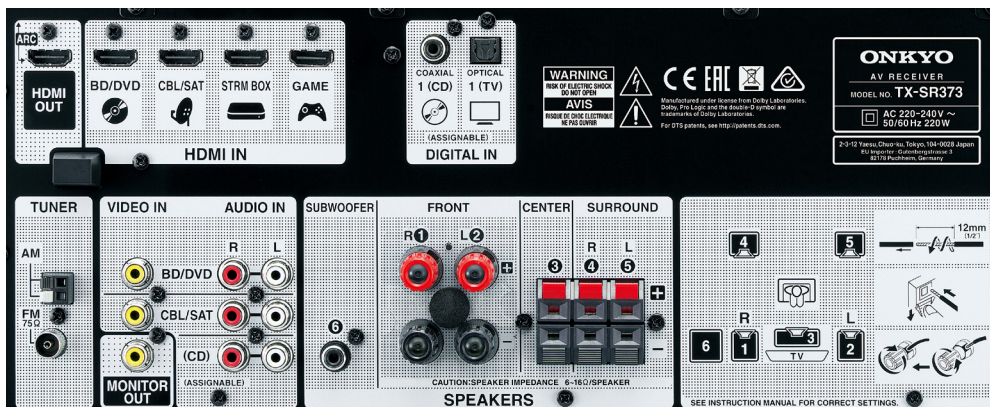

Supplied Accessories

- Indoor FM antenna • AM loop antenna • Quick Start Guide
- Setup Mic for AccuEQ • Remote controller
- AAA (R03) batteries x 2