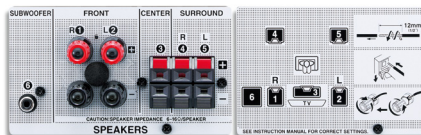

Easy Connection Guide Simplifies Setup

Connections to speakers and external devices are clearly labeled and illustrated on the rear panel—the connection diagram is readable upside down to make things easy when you're leaning over the top of the receiver.